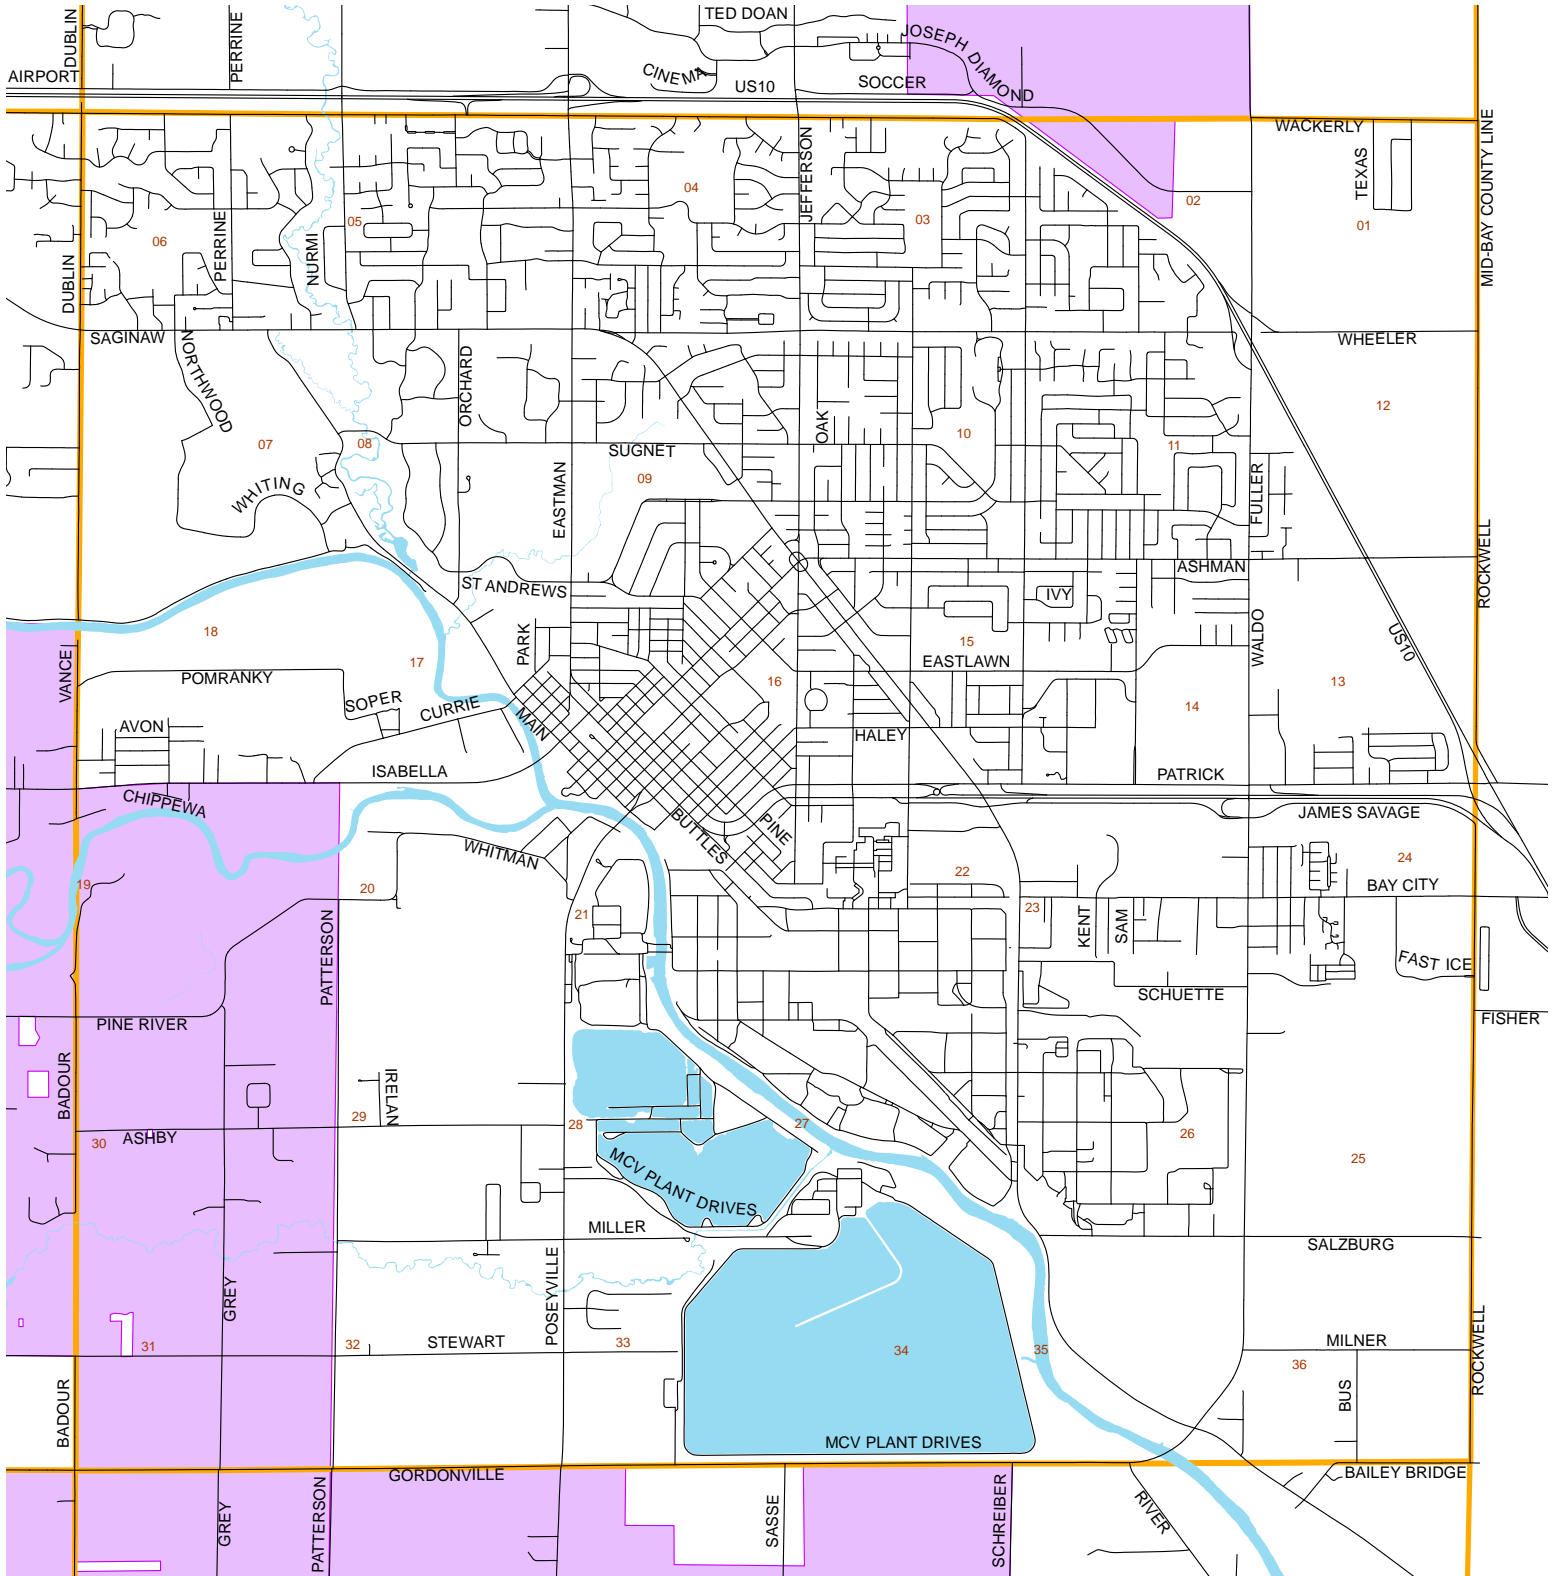

Midland County Mosquito Control

Aerial Treatment Program

Midland Township

Midland County Mosquito Control
2180 N Meridian Rd
Sanford, MI 48657
(989) 832-8677
www.co.midland.mi.us
mosquito@co.midland.mi.us

Legend

- Aerial - Granule
- Aerial - Liquid